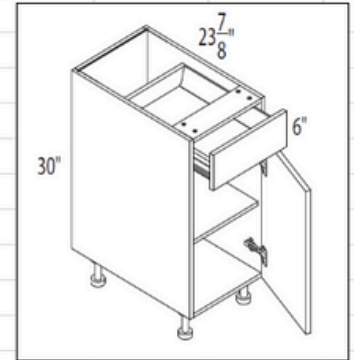

## BASE CABINET

CODE	Box (CAD)	Drawer (CAD)	Deluxe (CAD)	Delight (CAD)	Grand (CAD)
B12	79	54	21	30	49
B15	84	55	25	36	59
B18	89	57	29	42	70
B21	94	58	34	48	81
B24	105	62	40	57	95

One drawer, 1 door style  
 6" height drawer and 24" height door  
 One adjustable shelf