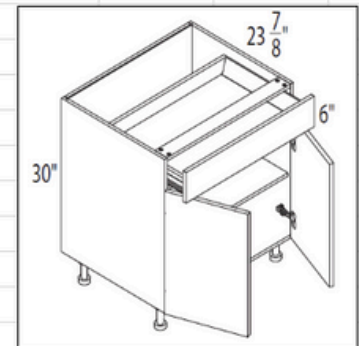

BASE CABINET

CODE	Box (CAD)	Drawer (CAD)	Deluxe (CAD)	Delight (CAD)	Grand (CAD)
B24DD	109	62	40	57	95
B27	112	60	44	63	105
B30	114	66	48	69	116
B33	119	67	52	75	127
B36	122	71	56	81	138
B42	134	74	64	93	159

*One drawer double door style
*6" height drawer and 24" height doors
*One adjustable shelf